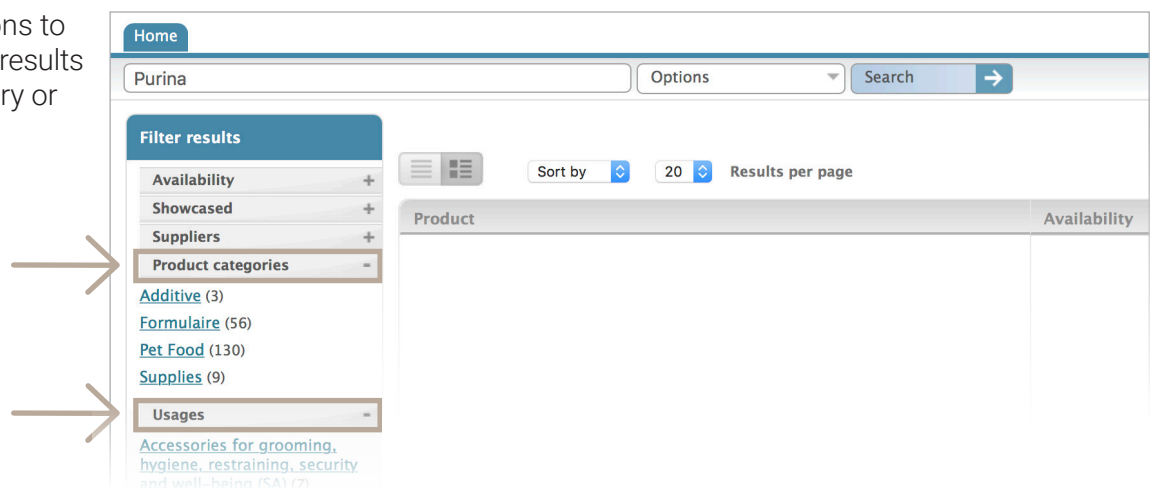

Custom Price Lists

Here is how to proceed in a few simple steps:

- 1 Access the transactional website by going to cdmv.com and clicking on the Order button, then entering your user name and password.

- 2 On the order website homepage, type the name of the supplier in the search box and check off the box beside Supplier in the drop-down menu.

Tip

Use the filter options to refine your search results by product category or by use (Usages).

Tip

Choose your display mode, either a simple list or a list with pictures.

- 3 You can get a price list of all the products you found by going to the bottom of the page and clicking on Export the list.